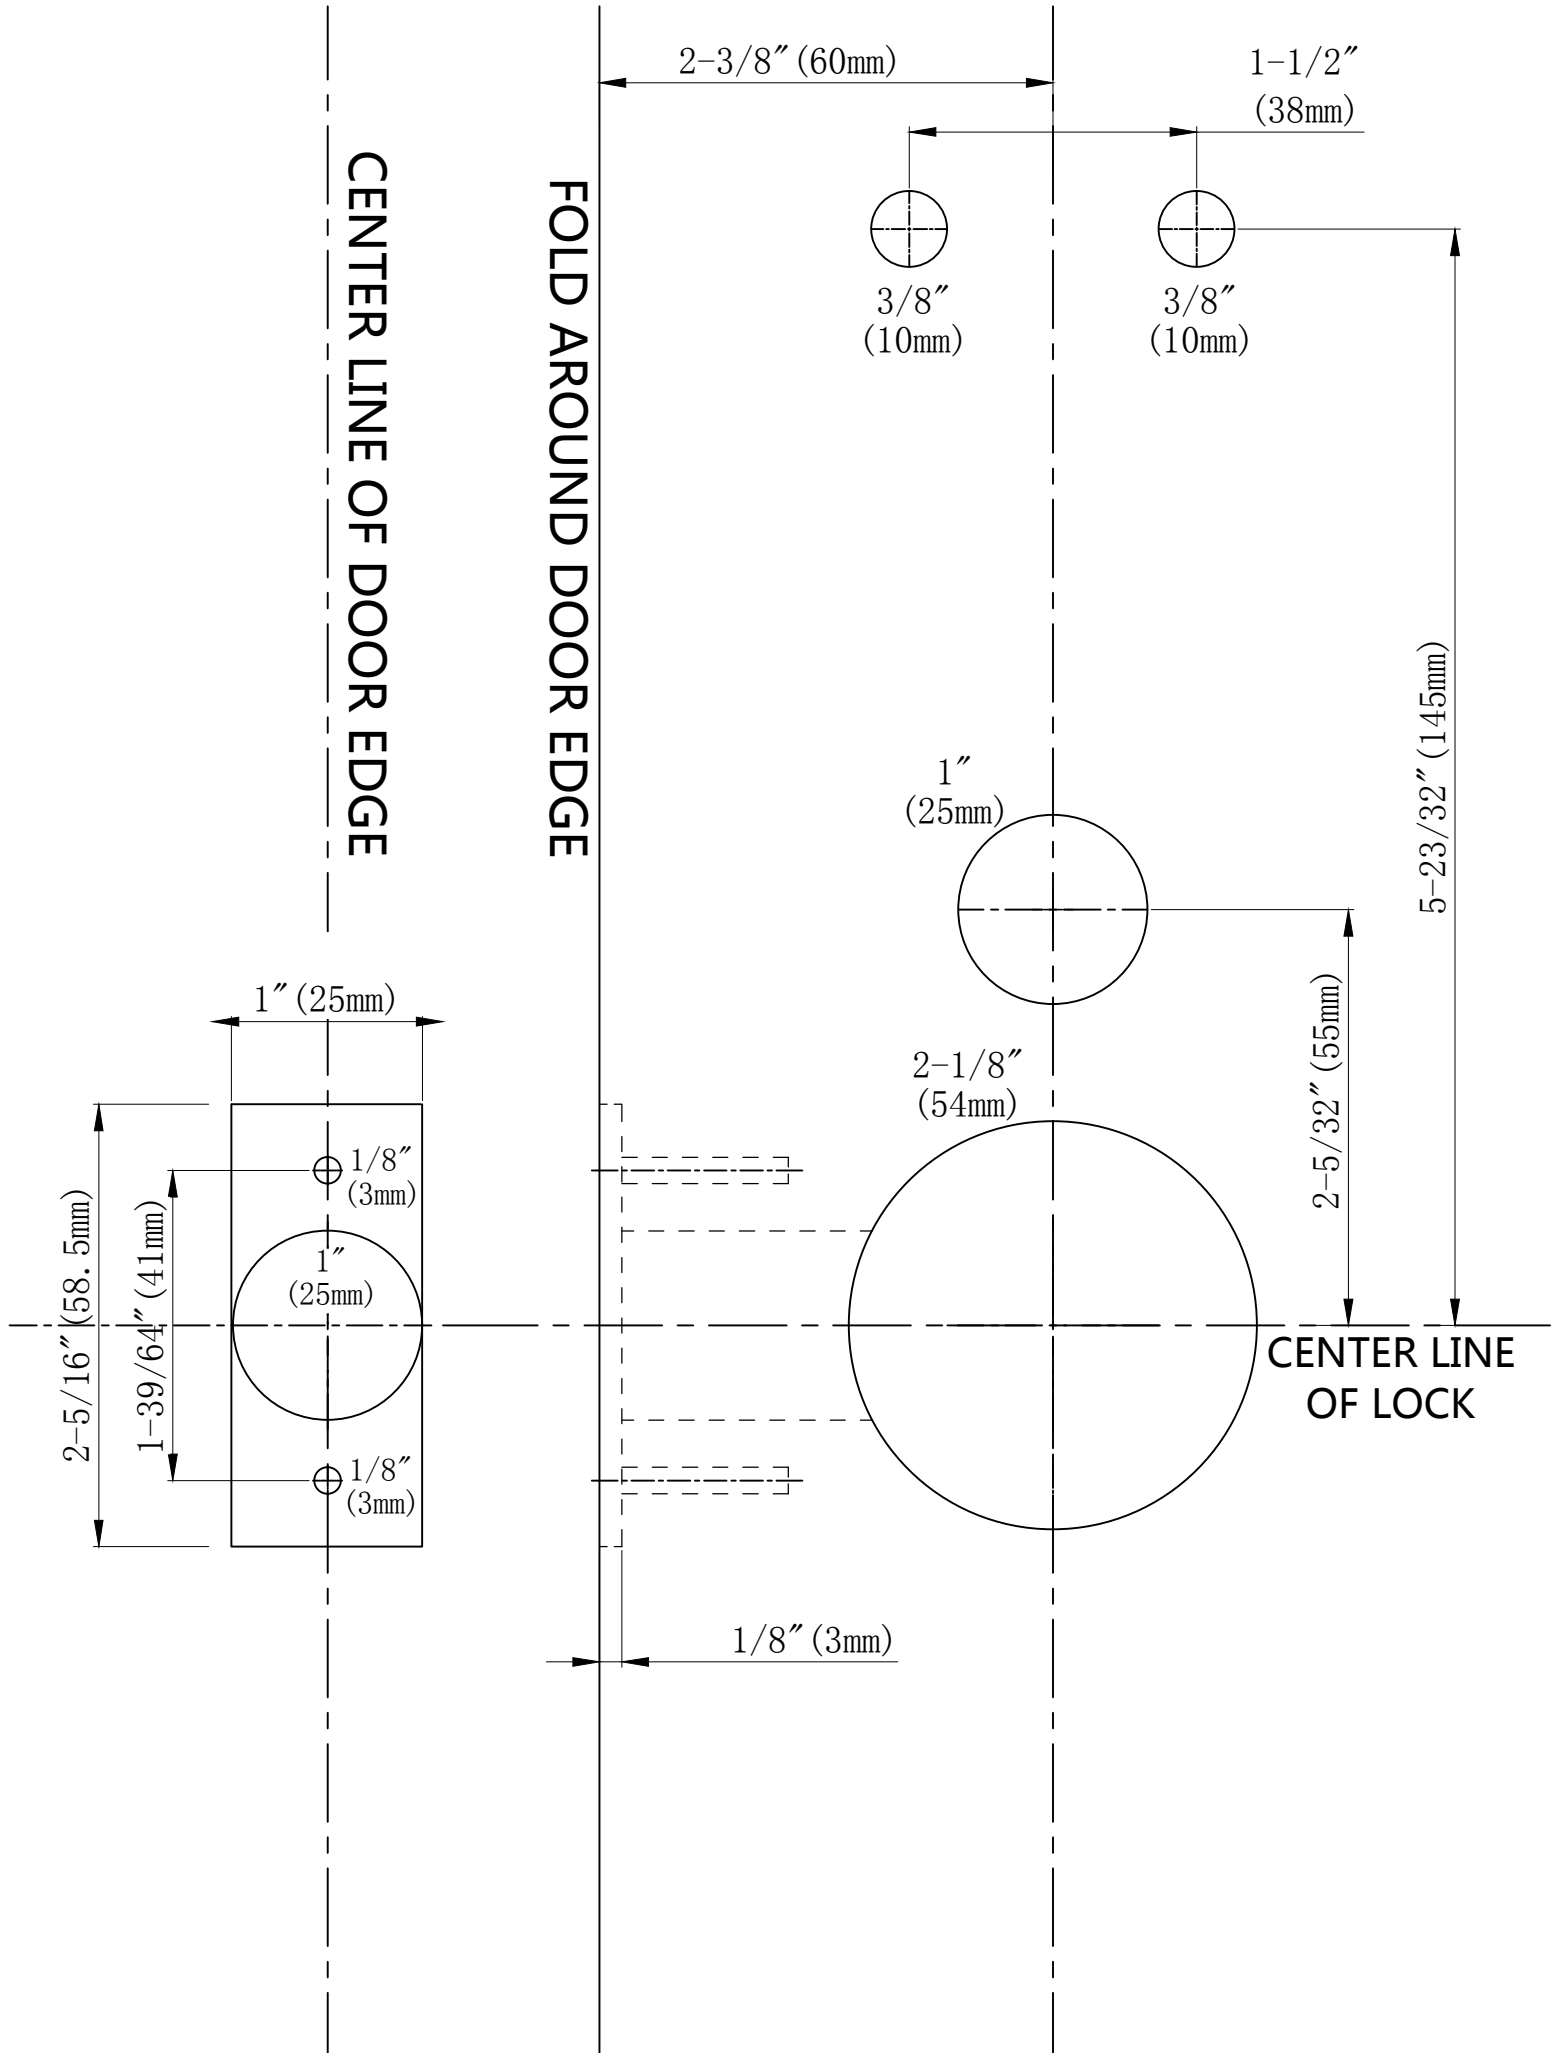

LH TEMPLATE FOR 60MM LATCH

RH TEMPLATE FOR 60MM LATCH

TEMPLATE FOR STRIKE