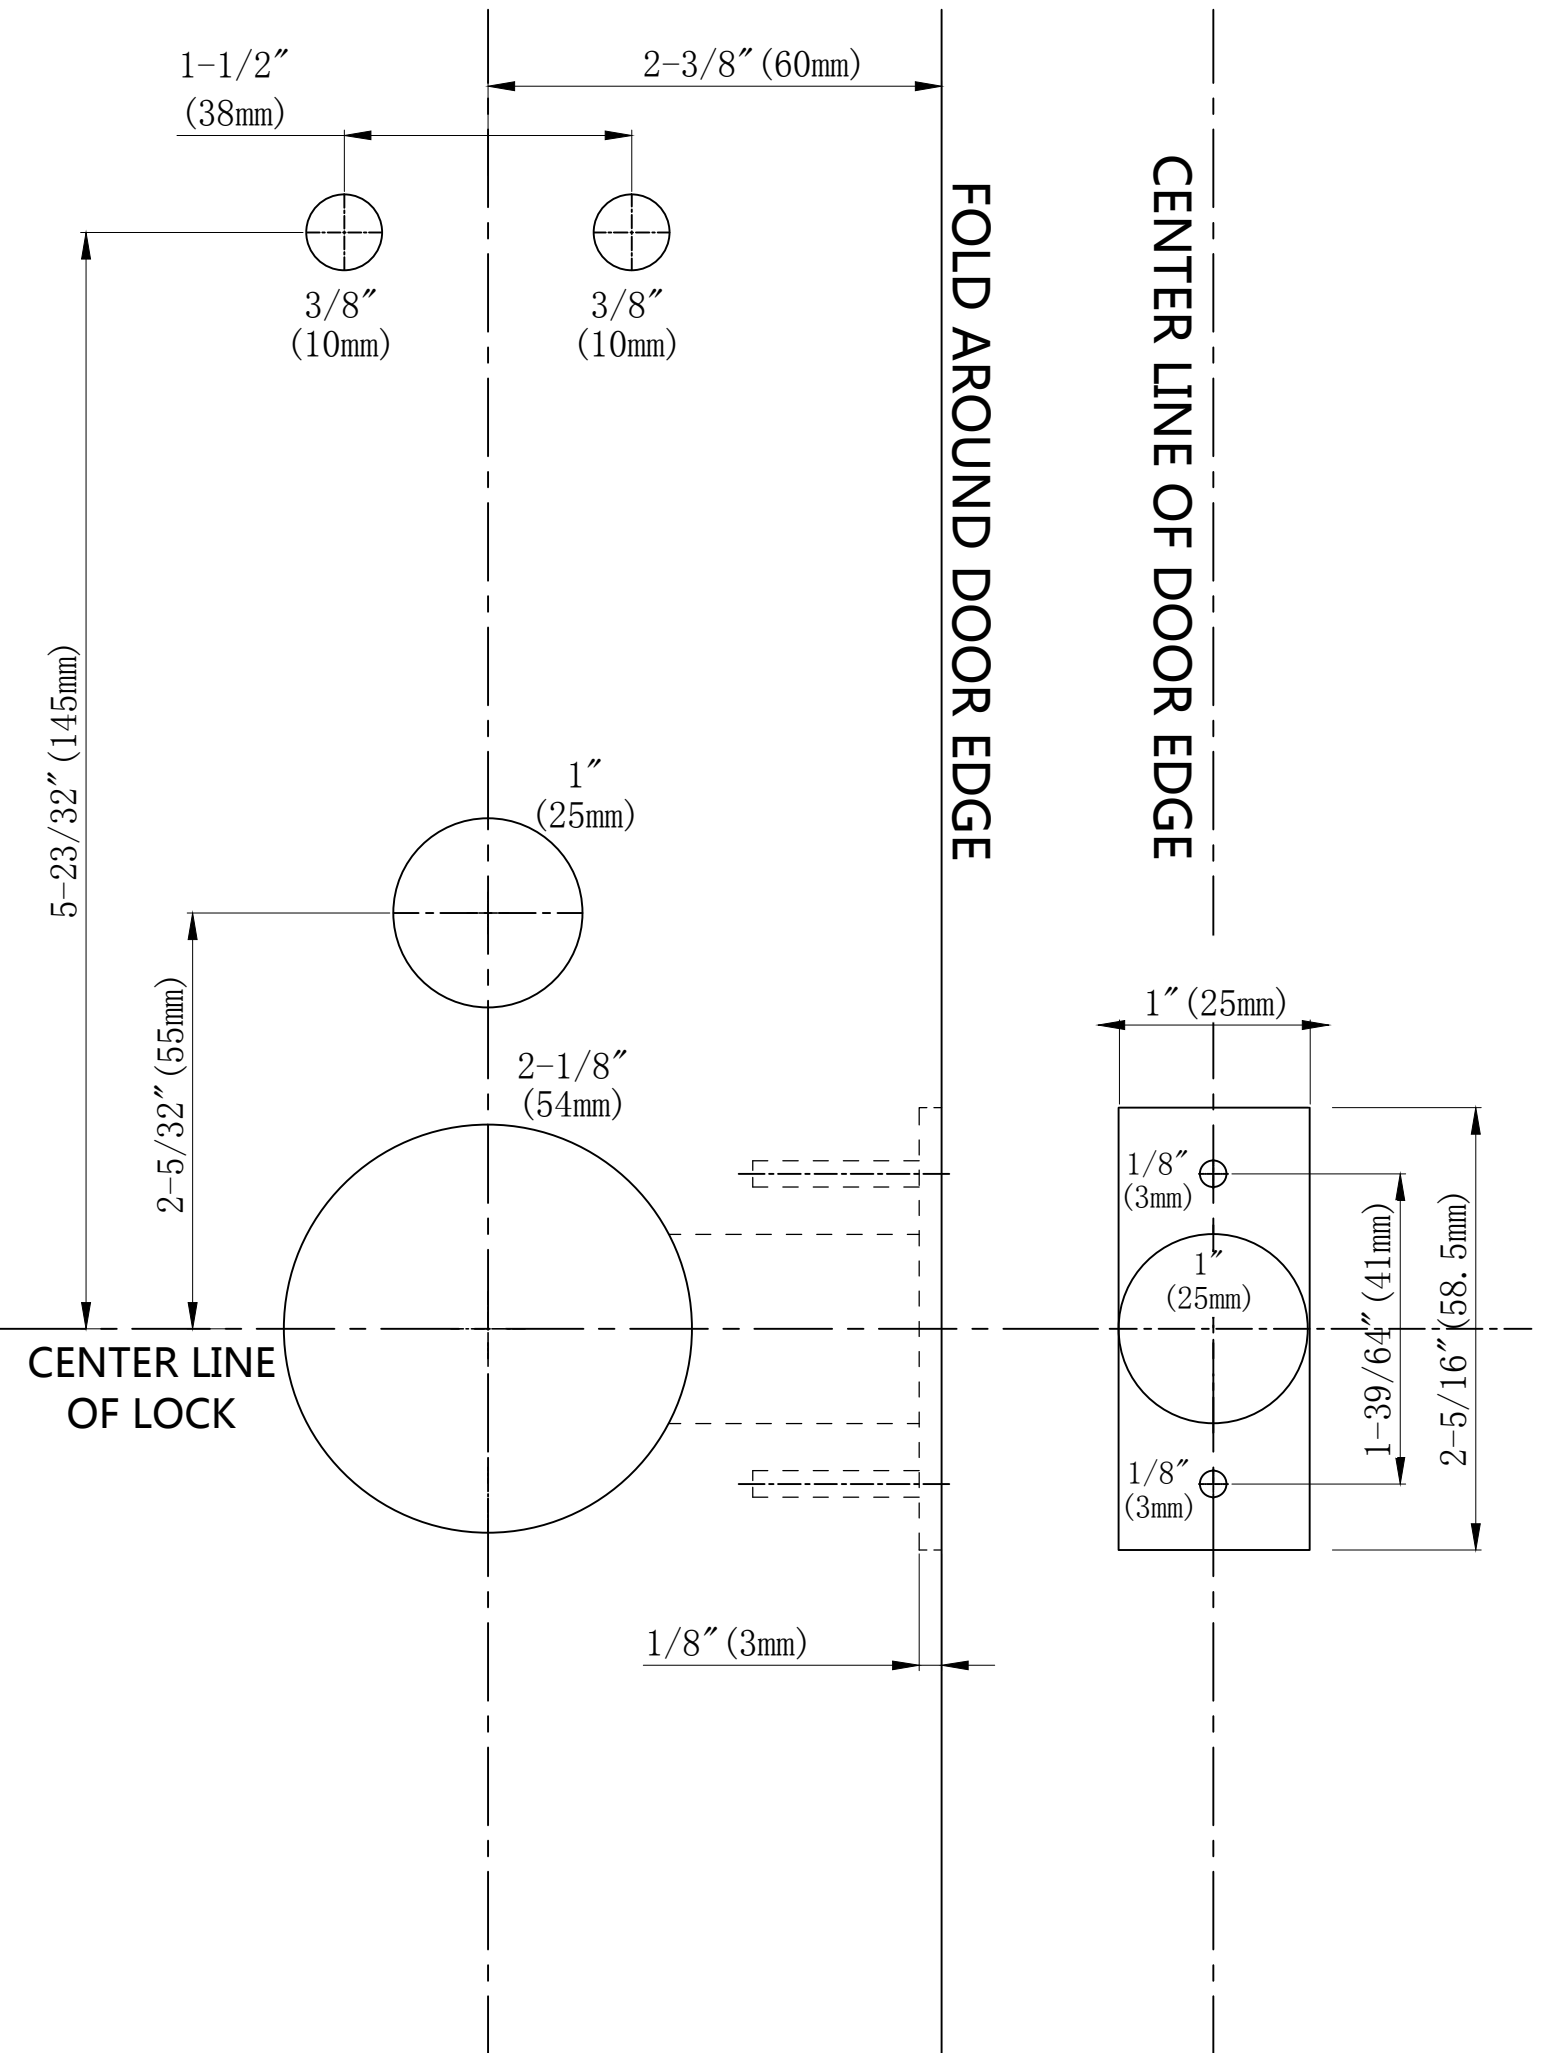

LH TEMPLATE FOR 60MM LATCH

RH TEMPLATE FOR 60MM LATCH

TEMPLATE FOR STRIKE